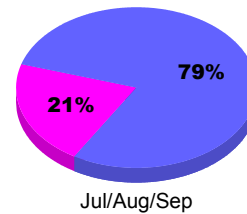

Membership Results
2011-2012

Membership
2010-2011

Month	Net Memb Goal	Actual New Memb	Actual Dropped Memb	Gain/Loss of Memb	Gain/Loss of Memb
Jul/Aug/Sep		88	-25	63	-50
Totals		88	-25	63	-50

Membership Results 2011-2012

Goal, New, Dropped, Gain/Loss

Comparison of Membership Gain/Loss

Current Year Compared to the Previous Year

Gender Comparison 2011-2012

Male Female