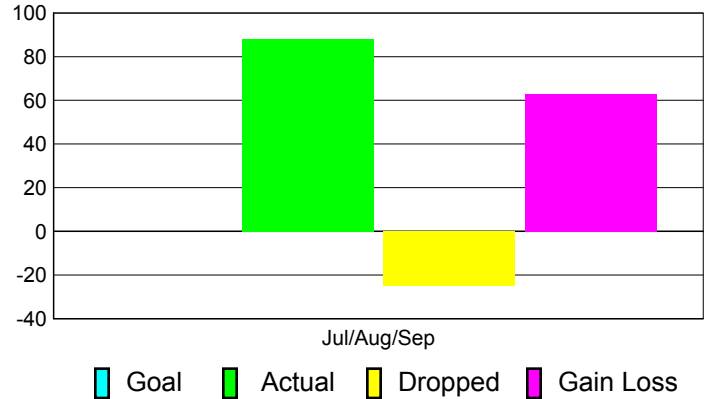

Membership Results 2011-2012

Goal, New, Dropped, Gain/Loss