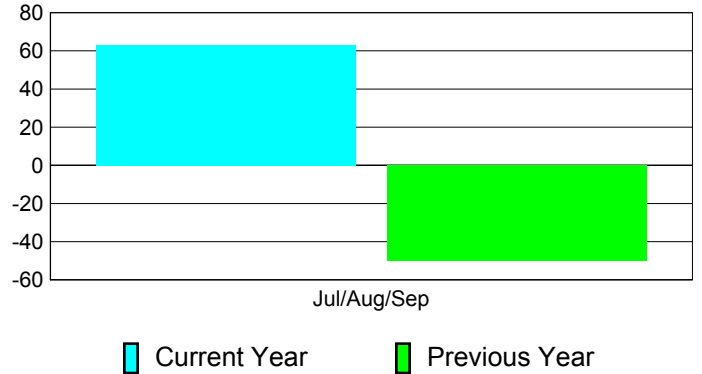

Membership Results
2011-2012

Membership
2010-2011

Month	Net Memb Goal	Actual New Memb	Actual Dropped Memb	Gain/Loss of Memb	Gain/Loss of Memb
Jul/Aug/Sep		88	-25	63	-50
Totals		88	-25	63	-50

Membership Results 2011-2012

Goal, New, Dropped, Gain/Loss

Comparison of Membership Gain/Loss

Current Year Compared to the Previous Year

Gender Comparison 2011-2012

Male Female